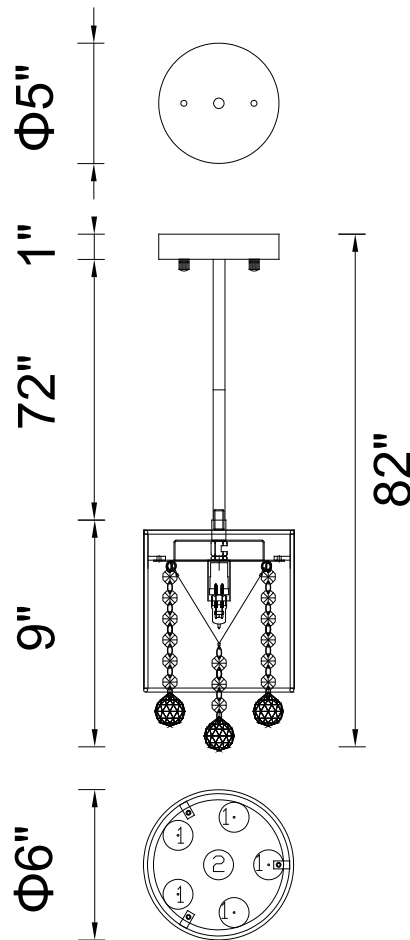

PROJECT: \_\_\_\_\_

FIXTURE TYPE: \_\_\_\_\_

LOCATION: \_\_\_\_\_

CONTACT/PHONE: \_\_\_\_\_

Item	5062P6C-R
Collection	RADIANT
Finish	Chrome
Glass	-----
Crystal	Champagne
Input	120V AC,60HZ,AC

Shade	Transparent Gold
Length/Dia.	6"
Width/Ext.	-----
Height	9"
Maximum	82"
Lumens	-----

Light Source	G9
Bulb Info.	1×40W
Included	-----
Dimmable	Yes
Color	-----
Weight	-----